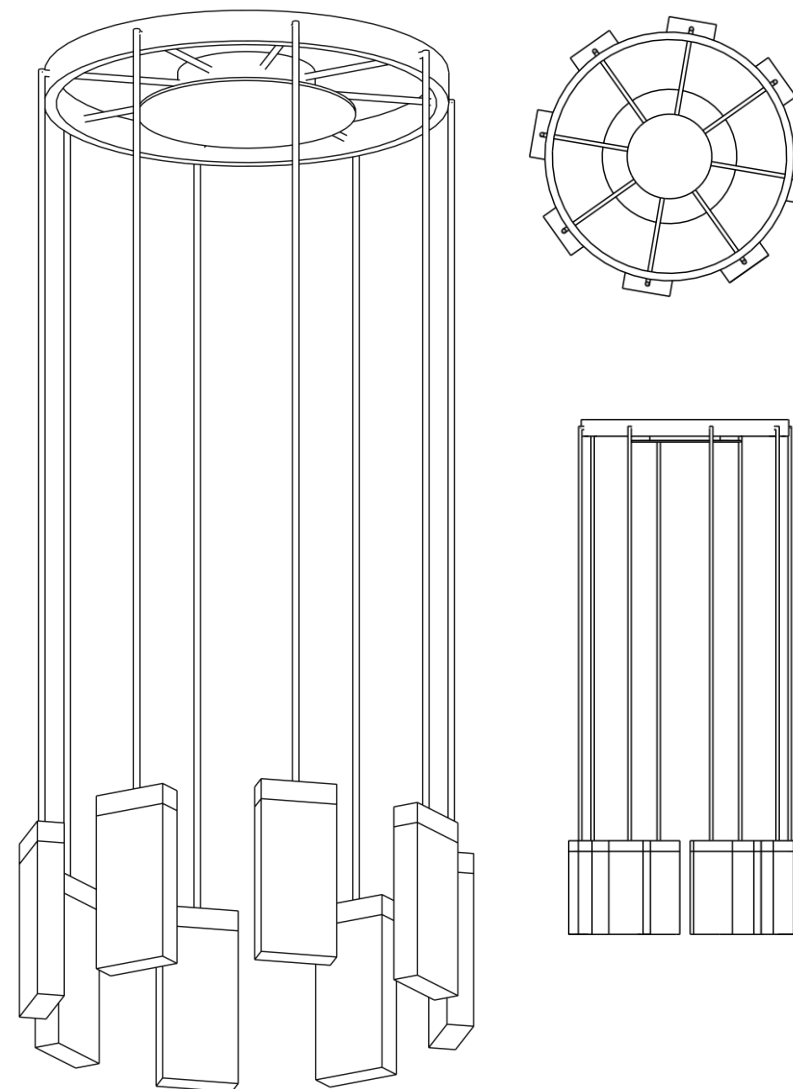

Voltage	24 V DC (CV)	Colour temperature	2,000–2,700 K
Power	approx. 56 Watts	Weight	approx. 15 kg
Luminous flux / efficiency	2,600 lm / 50 lm/W	Dimensions e.g.	Outer ring Ø 600 mm, length of pendants approx 1,500 mm

LED modules with various colour temperatures control the colour of the glass (among other things): "Warm white LED": 2,700 K, > 90 Ra; "Amber LED": 2,400 K, > 80 Ra;

"Tuneable white LED": 2,000–2,700 K (adjustable colour temperature), approx. 80 Watts, > 80–>90 RA.

Can be combined with glass colours: Amethyst, Mandarin Garnet, Peridot, Sapphire, Tourmalin, Turquoise, Citrin, Smoky Quartz, Amber und Rose Quartz.

Lifespan of the LED module: approx. 40,000 hours; can be replaced by electrician.

Control technology

The light fixture is dimmable with interface for trailing edge, 1–10 V, pushdim, remote control, or DALI.

Dimmer / power supplies can be installed internally or externally; switches / controllers to be provided by the customer.

Ceiling bracket / cable

The ceiling bracket shown is merely an example. Please talk to us about a customised version. Ceiling brackets are available in different diameters. Usually wire-insulated, tin-plated tensile cable with diameter 6.3 mm, standard cable length 2 m, individual cable length up to 20 m.

Material

Please select your preferred surface finish for the socket and ceiling bracket in the "Material" section of our website.

MASSIFCENTRAL

LCB Manufactur GmbH, Mommsenstr. 65, D-10629 Berlin
Phone +49 30 91 44 75 62, info@massifcentral.de, www.massifcentral.de

© 2018, LCB Manufactur GmbH. All rights reserved. The drawings and information contained herein may not be reproduced, communicated to the public or made available in whole or in part without prior permission. Patents issued and pending. All technical information in this document is subject to change.