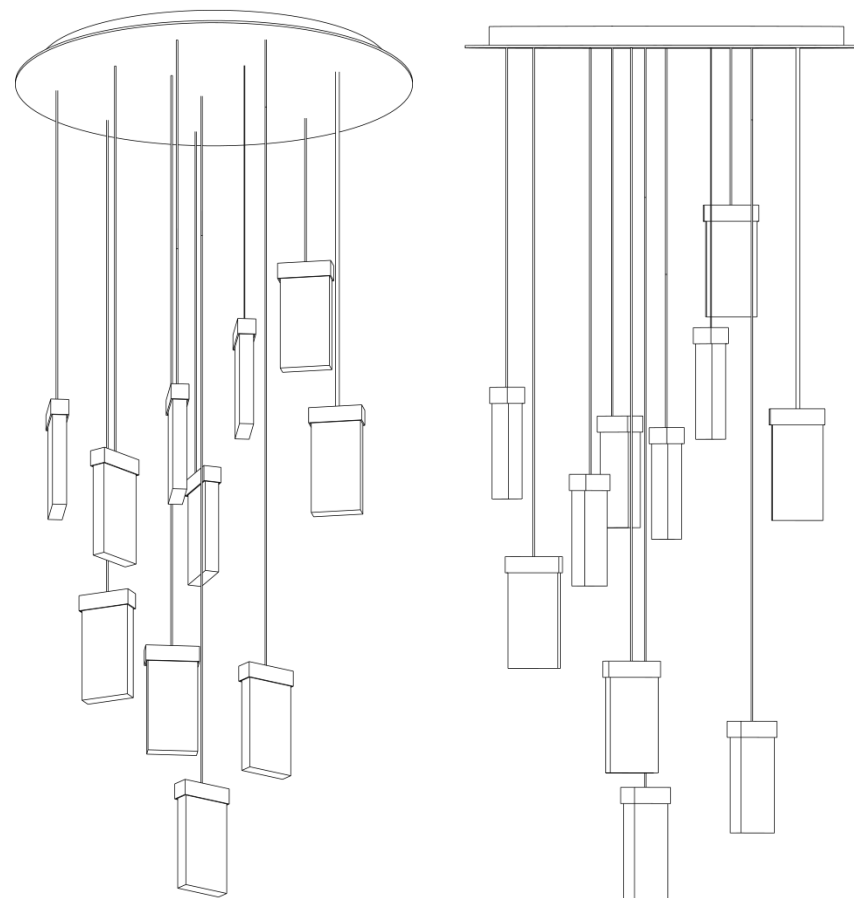

Technical specifications

Voltage	24 V DC (CV)
Power	approx. 75 Watts
Luminous flux / efficiency	3,600 lm / 50 lm/W

Colour temperature	2,000–2,700 K
Weight	approx. 30 kg
Dimensions e.g.	Canopy Ø 600 mm

LED modules with various colour temperatures control the colour of the glass (among other things): "Warm white LED": 2,700 K, > 90 Ra; "Amber LED": 2,400 K, > 80 Ra; "Tuneable white LED": 2,000–2,700 K (adjustable colour temperature), approx. 110 Watts, > 80→90 Ra. Can be combined with glass colours: Amethyst, Mandarin Garnet, Peridot, Sapphire, Tourmalin, Turquoise, Citrin, Smoky Quartz, Amber und Rose Quartz. Lifespan of the LED module: approx. 40,000 hours; can be replaced by electrician.

Control technology

The light fixture is dimmable with interface for trailing edge, 1–10 V, pushdim, remote control, or DALI. Dimmer / power supplies can be installed internally or externally; switches / controllers to be provided by the customer.

Ceiling bracket / cable

The ceiling bracket shown is merely an example. Please talk to us about a customised version. Ceiling brackets are available in different diameters. Usually wire-insulated, tin-plated tensile cable with diameter 4.0 mm, standard cable length 2 m, individual cable length up to 20 m.

Material

Please select your preferred surface finish for the socket and ceiling bracket in the "Material" section of our website.

MASSIFCENTRAL

LCB Manufactur GmbH, Mommsenstr. 65, D-10629 Berlin
Phone +49 30 91 44 75 62, info@massifcentral.de, www.massifcentral.de