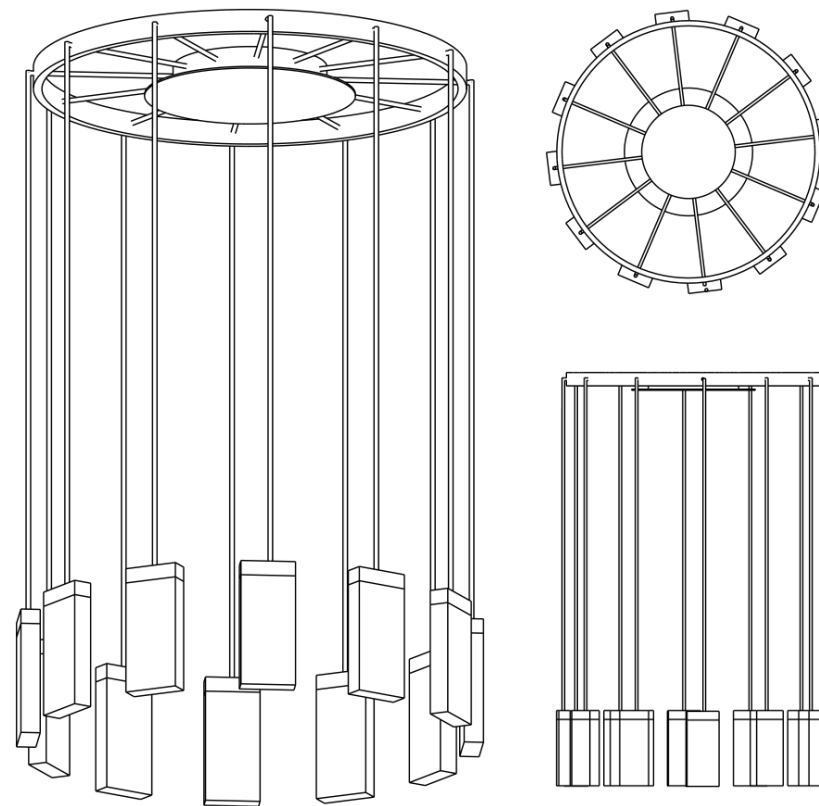

Voltage	24 V DC (CV)	Colour temperature	2,000–2,700 K
Power	approx. 84 Watts	Weight	approx. 20 kg
Luminous flux / efficiency	4,000 lm / 50 lm/W	Dimensions e.g.	Outer ring Ø 800 mm, length of pendants approx 1,500 mm

LED modules with various colour temperatures control the colour of the glass (among other things): “Warm white LED”: 2,700 K, > 90 Ra; “Amber LED”: 2,400 K, > 80 Ra; “Tuneable white LED”: 2,000–2,700 K (adjustable colour temperature), approx. 120 Watts, > 80–>90 Ra. Can be combined with glass colours: Amethyst, Mandarin Garnet, Peridot, Sapphire, Tourmalin, Turquoise, Citrin, Smoky Quartz, Amber und Rose Quartz. Lifespan of the LED module: approx. 40,000 hours; can be replaced by electrician.

Control technology

The light fixture is dimmable with interface for trailing edge, 1–10 V, pushdim, remote control, or DALI. Dimmer / power supplies can be installed internally or externally; switches / controllers to be provided by the customer.

Ceiling bracket

The ceiling bracket shown is merely an example. Please talk to us about a customised version. Ceiling brackets are available in different diameters. Usually wire-insulated, tin-plated tensile cable with diameter 6.3 mm, standard cable length 2 m, individual cable length up to 20 m.

Material

Please select your preferred surface finish for the socket and ceiling bracket in the “Material” section of our website.

MASSIFCENTRAL

LCB Manufactur GmbH, Mommsenstr. 65, D-10629 Berlin
Phone +49 30 91 44 75 62, info@massifcentral.de, www.massifcentral.de