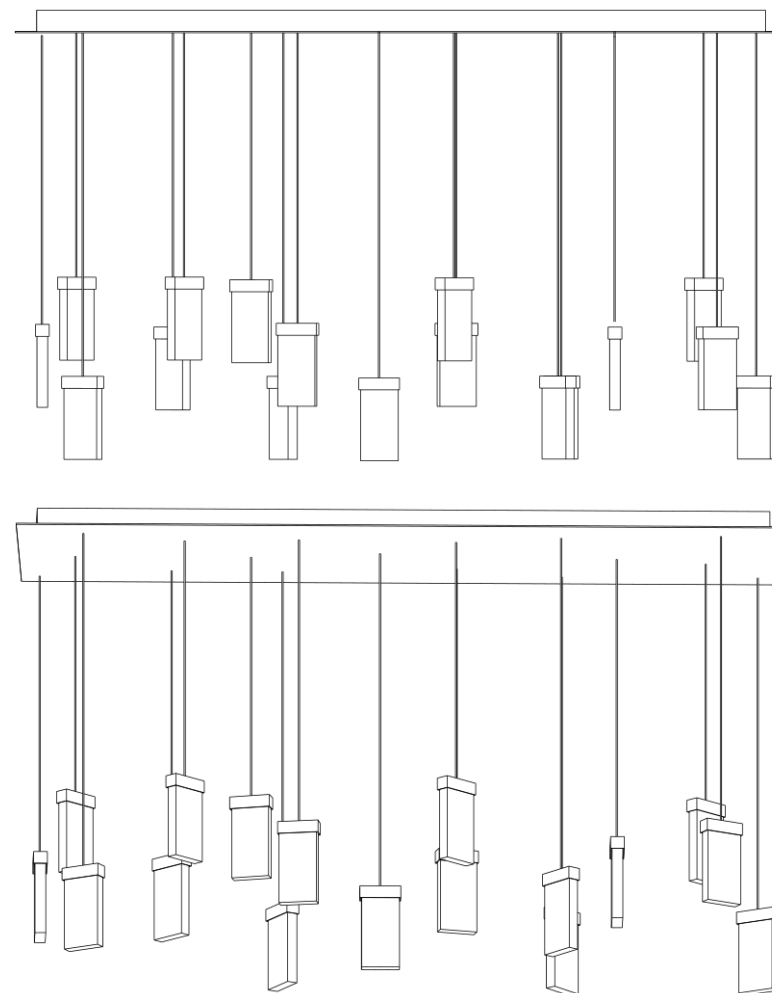

Technical specifications

Voltage	24 V DC (CV)	Colour temperature	2,000–2,700 K
Power	approx. 120 Watts	Weight	approx. 50 kg
Luminous flux / efficiency	5,600 lm / 50 lm/W	Dimensions e.g.	Canopy 1,800 x 400 mm

LED modules with various colour temperatures control the colour of the glass (among other things): “Warm white LED”: 2,700 K, > 90 Ra; “Amber LED”: 2,400 K, > 80 Ra; “Tuneable white LED”: 2,000–2,700 K (adjustable colour temperature), approx. 170 Watts, > 80–>90 Ra. Can be combined with glass colours: Amethyst, Mandarin Garnet, Peridot, Sapphire, Tourmalin, Turquoise, Citrin, Smoky Quartz, Amber und Rose Quartz. Lifespan of the LED module: approx. 40,000 hours; can be replaced by electrician.

Control technology

The light fixture is dimmable with interface for trailing edge, 1–10 V, pushdim, remote control, or DALI. Dimmer / power supplies can be installed internally or externally; switches / controllers to be provided by the customer.

Ceiling bracket / cable

The ceiling bracket shown is merely an example. Please talk to us about a customised version. Ceiling brackets are available in different diameters. Usually wire-insulated, tin-plated tensile cable with diameter 4.0 mm, standard cable length 2 m, individual cable length up to 20 m.

Material

Please select your preferred surface finish for the socket and ceiling bracket in the “Material” section of our website.

MASSIFCENTRAL

LCB Manufactur GmbH, Mommsenstr. 65, D-10629 Berlin
Phone +49 30 91 44 75 62, info@massifcentral.de, www.massifcentral.de