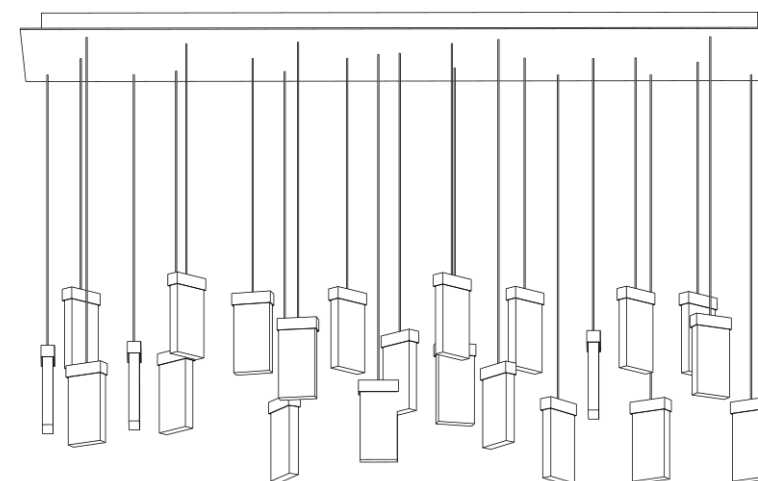

Technical specifications

Voltage	24 V DC (CV)	Colour temperature	2,000–2,700 K
Power	approx. 160 Watts	Weight	approx. 60 kg
Luminous flux / efficiency	7,600 lm / 50 lm/W	Dimensions e.g.	Canopy 2,100 x 500 mm

LED modules with various colour temperatures control the colour of the glass (among other things): "Warm white LED": 2,700 K, > 90 Ra; "Amber LED": 2,400 K, > 80 Ra; "Tuneable white LED": 2,000–2,700 K (adjustable colour temperature), approx. 230 Watts, > 80–>90 Ra. Can be combined with glass colours: Amethyst, Mandarin Garnet, Peridot, Sapphire, Tourmalin, Turquoise, Citrin, Smoky Quartz, Amber und Rose Quartz. Lifespan of the LED module: approx. 40,000 hours; can be replaced by electrician.

Control technology

The light fixture is dimmable with interface for trailing edge, 1–10 V, pushdim, remote control, or DALI. Dimmer / power supplies can be installed internally or externally; switches / controllers to be provided by the customer.

Ceiling bracket / cable

The ceiling bracket shown is merely an example. Please talk to us about a customised version. Ceiling brackets are available in different diameters. Usually wire-insulated, tin-plated tensile cable with diameter 4.0 mm, standard cable length 2 m, individual cable length up to 20 m.

Material

Please select your preferred surface finish for the socket and ceiling bracket in the "Material" section of our website.

MASSIFCENTRAL

LCB Manufactur GmbH, Mommsenstr. 65, D-10629 Berlin
Phone +49 30 91 44 75 62, info@massifcentral.de, www.massifcentral.de