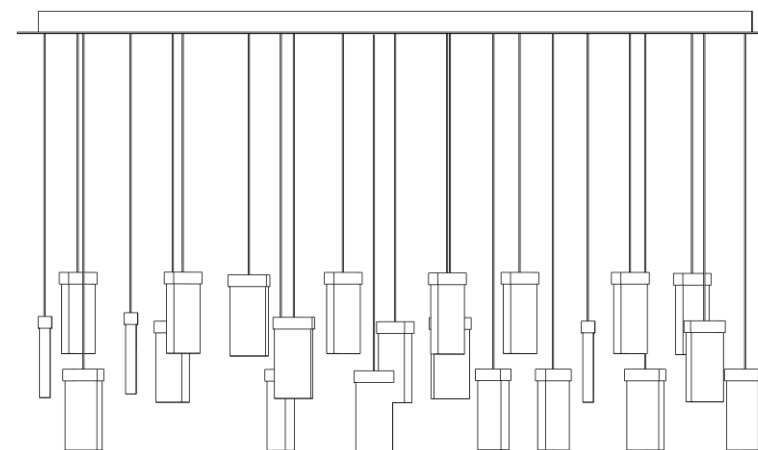

Technical specifications

Voltage	24 V DC (CV)	Colour temperature	2,000–2,700 K
Power	approx. 160 Watts	Weight	approx. 60 kg
Luminous flux / efficiency	7,600 lm / 50 lm/W	Dimensions e.g.	Canopy 2,100 x 500 mm

LED modules with various colour temperatures control the colour of the glass (among other things): "Warm white LED": 2,700 K, > 90 Ra; "Amber LED": 2,400 K, > 80 Ra; "Tuneable white LED": 2,000–2,700 K (adjustable colour temperature), approx. 230 Watts, > 80–>90 Ra. Can be combined with glass colours: Amethyst, Mandarin Garnet, Peridot, Sapphire, Tourmalin, Turquoise, Citrin, Smoky Quartz, Amber und Rose Quartz. Lifespan of the LED module: approx. 40,000 hours; can be replaced by electrician.

Control technology

The light fixture is dimmable with interface for trailing edge, 1–10 V, pushdim, remote control, or DALI. Dimmer / power supplies can be installed internally or externally; switches / controllers to be provided by the customer.

Ceiling bracket / cable

The ceiling bracket shown is merely an example. Please talk to us about a customised version. Ceiling brackets are available in different diameters. Usually wire-insulated, tin-plated tensile cable with diameter 4.0 mm, standard cable length 2 m, individual cable length up to 20 m.

Material

Please select your preferred surface finish for the socket and ceiling bracket in the "Material" section of our website.

MASSIFCENTRAL

LCB Manufactur GmbH, Mommsenstr. 65, D-10629 Berlin
Phone +49 30 91 44 75 62, info@massifcentral.de, www.massifcentral.de