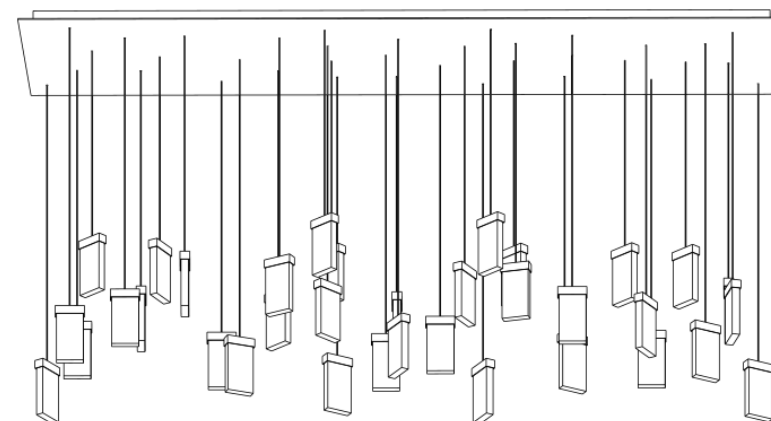

Technical specifications

Voltage	24 V DC (CV)	Colour temperature	2,000–2,700 K
Power	approx. 250 Watts	Weight	approx. 80 kg
Luminous flux / efficiency	11,800 lm / 50 lm/W	Dimensions e.g.	Canopy 2,600 x 600 mm

LED modules with various colour temperatures control the colour of the glass (among other things): "Warm white LED": 2,700 K, > 90 Ra; "Amber LED": 2,400 K, > 80 Ra; "Tuneable white LED": 2,000–2,700 K (adjustable colour temperature), approx. 360 Watts, > 80–>90 Ra. Can be combined with glass colours: Amethyst, Mandarin Garnet, Peridot, Sapphire, Tourmalin, Turquoise, Citrin, Smoky Quartz, Amber und Rose Quartz. Lifespan of the LED module: approx. 40,000 hours; can be replaced by electrician.

Control technology

The light fixture is dimmable with interface for trailing edge, 1–10 V, pushdim, remote control, or DALI. Dimmer / power supplies can be installed internally or externally; switches / controllers to be provided by the customer.

Ceiling bracket / cable

The ceiling bracket shown is merely an example. Please talk to us about a customised version. Ceiling brackets are available in different diameters. Usually wire-insulated, tin-plated tensile cable with diameter 4.0 mm, standard cable length 2 m, individual cable length up to 20 m.

Material

Please select your preferred surface finish for the socket and ceiling bracket in the "Material" section of our website.

MASSIFCENTRAL

LCB Manufactur GmbH, Mommsenstr. 65, D-10629 Berlin
Phone +49 30 91 44 75 62, info@massifcentral.de, www.massifcentral.de