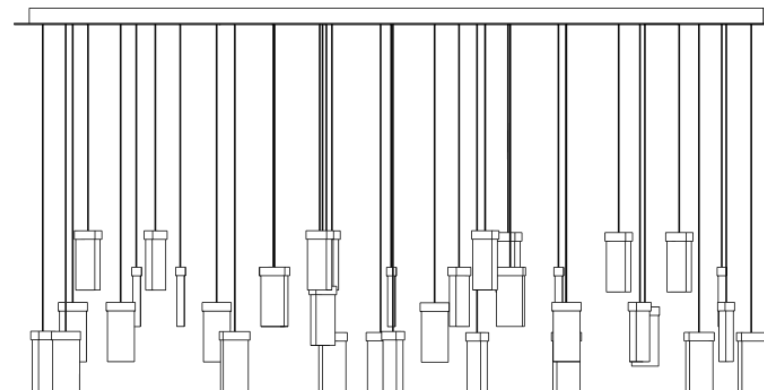

Technical specifications

Voltage	24 V DC (CV)	Colour temperature	2,000–2,700 K
Power	approx. 250 Watts	Weight	approx. 80 kg
Luminous flux / efficiency	11,800 lm / 50 lm/W	Dimensions e.g.	Canopy 2,600 x 600 mm

LED modules with various colour temperatures control the colour of the glass (among other things): "Warm white LED": 2,700 K, > 90 Ra; "Amber LED": 2,400 K, > 80 Ra; "Tuneable white LED": 2,000–2,700 K (adjustable colour temperature), approx. 360 Watts, > 80–>90 Ra. Can be combined with glass colours: Amethyst, Mandarin Garnet, Peridot, Sapphire, Tourmalin, Turquoise, Citrin, Smoky Quartz, Amber und Rose Quartz. Lifespan of the LED module: approx. 40,000 hours; can be replaced by electrician.

Control technology

The light fixture is dimmable with interface for trailing edge, 1–10 V, pushdim, remote control, or DALI. Dimmer / power supplies can be installed internally or externally; switches / controllers to be provided by the customer.

Ceiling bracket / cable

The ceiling bracket shown is merely an example. Please talk to us about a customised version. Ceiling brackets are available in different diameters. Usually wire-insulated, tin-plated tensile cable with diameter 4.0 mm, standard cable length 2 m, individual cable length up to 20 m.

Material

Please select your preferred surface finish for the socket and ceiling bracket in the "Material" section of our website.

MASSIFCENTRAL

LCB Manufactur GmbH, Mommsenstr. 65, D-10629 Berlin
Phone +49 30 91 44 75 62, info@massifcentral.de, www.massifcentral.de