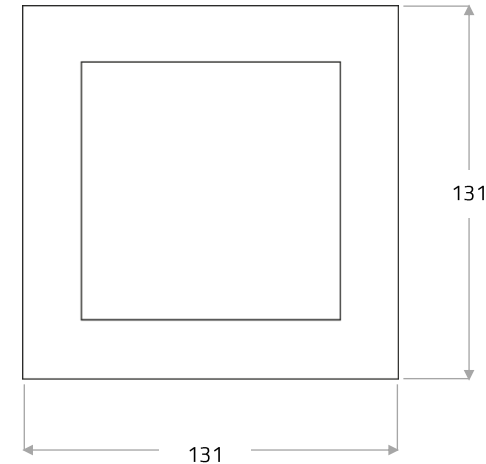

THESE FUNCTIONAL FLUSH-MOUNTED WALL LIGHTS CAN BE USED AS PILOT LIGHTS WHEREVER PERMANENT LIGHTING IS REQUIRED BUT SPACE COMES AT A PREMIUM

With just 5 Watts of power and a height of 5 mm above plaster, these classic lamps permanently illuminate entire staircases or corridors in a discreet and aesthetically pleasing manner. The visible frame is made of 20 mm wide solid steel (material thickness: 3 mm).

Technical specifications

Voltage	24 V DC (CV)	Colour temperature	2,700 K
Power	approx. 5 Watts	Weight	approx. 1 kg
Luminous flux / efficiency	200 lm / 40 lm/W	Dimensions (L x W x H)	approx. 131 x 131 x 53 mm

Glass colour as functional lighting: “warm white LED”: 2,700 K, > 90 Ra. Lifespan of the LED module: approx. 40,000 hours; can be replaced by an electrician.

Control technology

The light fixture is dimmable with interface for trailing edge, 1–10 V, pushdim, remote control, or DALI. Dimmer / power supply units have to be installed externally; switches / controllers to be provided by the customer.

Wall bracket

The flush-mount box available as an accessory comes with our innovative clip-in system allowing you to insert the lamp yourself in one easy step once the plaster work has been completed – one click and done!

External dimensions of the flush box (structural dimension): 116 x 116 x 50 mm

Material

Please select your preferred surface finish for the socket and wall bracket in the “Material” section on our website.

Flush-mount box Petit Pilote