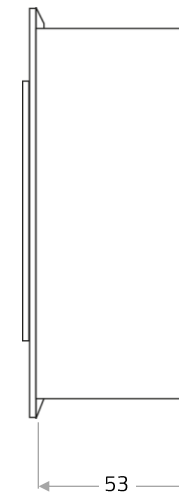

All dimensions in mm

MASSIFCENTRAL

LCB Manufactur GmbH, Mommsenstr. 65, D-10629 Berlin
Phone +49 30 91 44 75 62, info@massifcentral.de, www.massifcentral.de