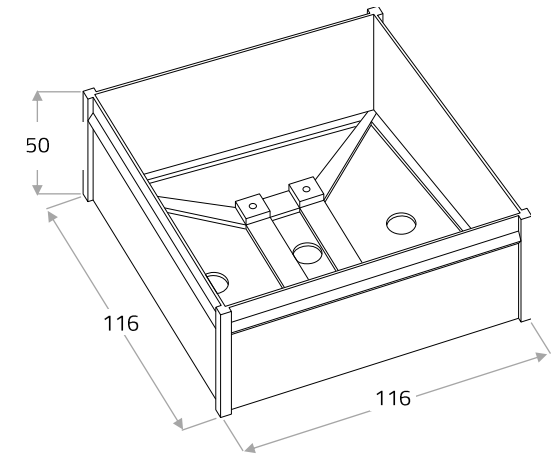

All dimensions in mm

MASSIFCENTRAL

LCB Manufactur GmbH, Mommsenstr. 65, D-10629 Berlin
Phone +49 30 91 44 75 62, info@massifcentral.de, www.massifcentral.de