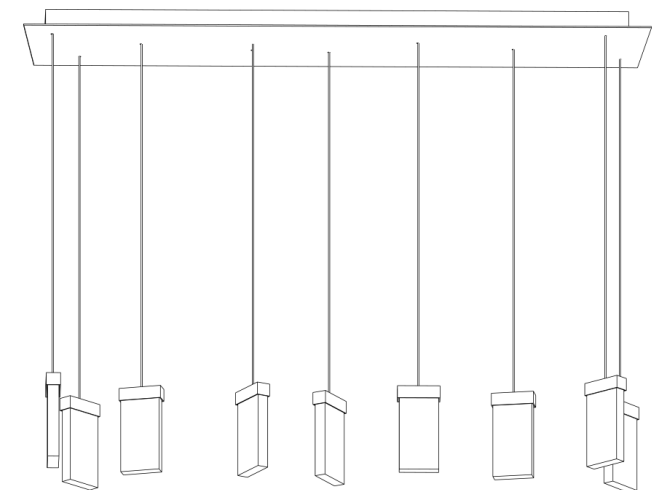

Technical specifications

Voltage	24 V DC (CV)	Colour temperature	2,000–2,700 K
Power	approx. 65 Watts	Weight	approx. 25 kg
Luminous flux / efficiency	3,000 lm / 50 lm/W	Dimensions e.g.	Canopy 1,400 x 300 mm

LED modules with various colour temperatures:

“Warm white LED”: 2,700 K, > 90 Ra; “Amber LED”: 2,400 K, > 80 Ra; “Tuneable white LED”: 2,000–2,700 K (adjustable colour temperature), > 80–>90 Ra. Can be combined with glass colours: Amethyst, Mandarin Garnet, Peridot, Sapphire, Tourmalin, Turquoise, Citrin, Smoky Quartz, Amber und Rose Quartz. Lifespan of the LED module: approx. 40,000 hours; can be replaced by electrician.

Control technology

The light fixture is dimmable with interface for phase cut (trailing edge) dimming, 1–10 V, pushdim, remote control, DALI, or CASAMBI. Dimmer / power supplies can be installed internally or externally; switches / controllers to be provided by the customer.

Ceiling bracket / cable

The ceiling bracket shown is merely an example. Please talk to us about a customised version. Ceiling brackets are available in different diameters. Usually wire-insulated, tin-plated tensile cable with diameter 4.0 mm, standard cable length 2 m, individual cable length up to 20 m.

Material

Please select your preferred surface finish for the socket and ceiling bracket in the “Material” section of our website.

MASSIFCENTRAL

Massifcentral Manufactur GmbH, Eiswerderstr. 16, D-13585 Berlin

Phone +49 (0)30 33 30 80 30 00, info@massifcentral.de, www.massifcentral.de