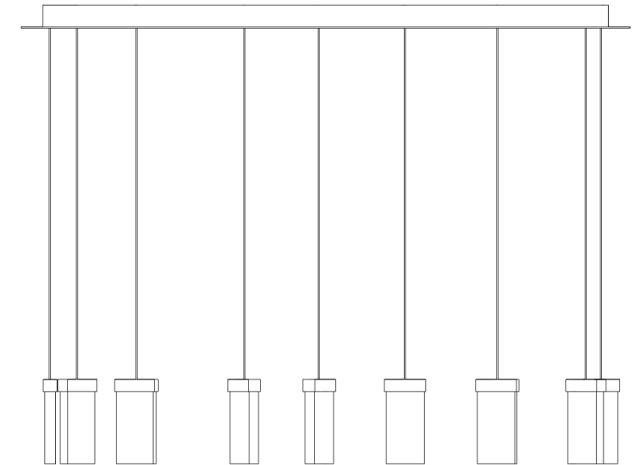

Technical specifications

Voltage	24 V DC (CV)	Colour temperature	2,000–2,700 K
Power	approx. 65 Watts	Weight	approx. 25 kg
Luminous flux / efficiency	3,000 lm / 50 lm/W	Dimensions e.g.	Canopy 1,400 x 300 mm

LED modules with various colour temperatures:

“Warm white LED”: 2,700 K, > 90 Ra; “Amber LED”: 2,400 K, > 80 Ra; “Tuneable white LED”: 2,000–2,700 K (adjustable colour temperature), > 80–>90 Ra. Can be combined with glass colours: Amethyst, Mandarin Garnet, Peridot, Sapphire, Tourmalin, Turquoise, Citrin, Smoky Quartz, Amber und Rose Quartz. Lifespan of the LED module: approx. 40,000 hours; can be replaced by electrician.

Control technology

The light fixture is dimmable with interface for phase cut (trailing edge) dimming, 1–10 V, pushdim, remote control, DALI, or CASAMBI. Dimmer / power supplies can be installed internally or externally; switches / controllers to be provided by the customer.

Ceiling bracket / cable

The ceiling bracket shown is merely an example. Please talk to us about a customised version. Ceiling brackets are available in different diameters. Usually wire-insulated, tin-plated tensile cable with diameter 4.0 mm, standard cable length 2 m, individual cable length up to 20 m.

Material

Please select your preferred surface finish for the socket and ceiling bracket in the “Material” section of our website.

MASSIFCENTRAL

Massifcentral Manufactur GmbH, Eiswerderstr. 16, D-13585 Berlin

Phone +49 (0)30 33 30 80 30 00, info@massifcentral.de, www.massifcentral.de