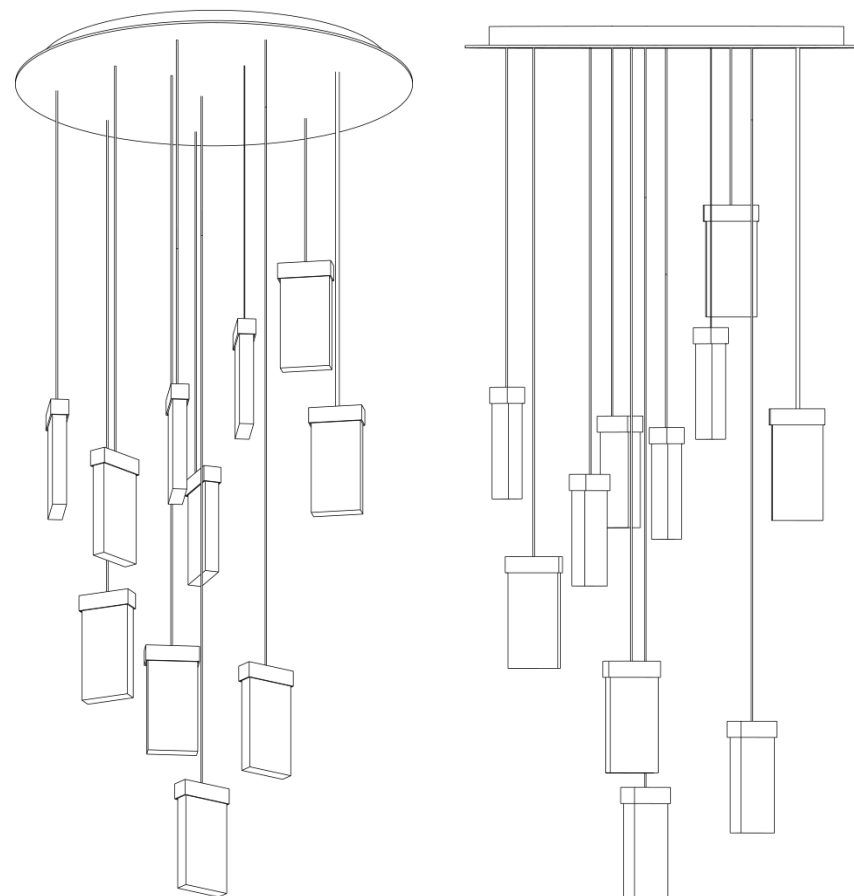

Technical specifications

Voltage	24 V DC (CV)
Power	approx. 75 Watts
Luminous flux / efficiency	3,600 lm / 50 lm/W

Colour temperature	2,000–2,700 K
Weight	approx. 30 kg
Dimensions e.g.	Canopy Ø 600 mm

LED modules with various colour temperatures:

“Warm white LED”: 2,700 K, > 90 Ra; “Amber LED”: 2,400 K, > 80 Ra; “Tuneable white LED”: 2,000–2,700 K (adjustable colour temperature), > 80–>90 Ra. Can be combined with glass colours: Amethyst, Mandarin Garnet, Peridot, Sapphire, Tourmalin, Turquoise, Citrin, Smoky Quartz, Amber und Rose Quartz. Lifespan of the LED module: approx. 40,000 hours; can be replaced by electrician.

Control technology

The light fixture is dimmable with interface for phase cut (trailing edge) dimming, 1–10 V, pushdim, remote control, DALI, or CASAMBI. Dimmer / power supplies can be installed internally or externally; switches / controllers to be provided by the customer.

Ceiling bracket / cable

The ceiling bracket shown is merely an example. Please talk to us about a customised version. Ceiling brackets are available in different diameters. Usually wire-insulated, tin-plated tensile cable with diameter 4.0 mm, standard cable length 2 m, individual cable length up to 20 m.

Material

Please select your preferred surface finish for the socket and ceiling bracket in the “Material” section of our website.

MASSIFCENTRAL

Massifcentral Manufactur GmbH, Eiswerderstr. 16, D-13585 Berlin

Phone +49 (0)30 33 30 80 30 00, info@massifcentral.de, www.massifcentral.de