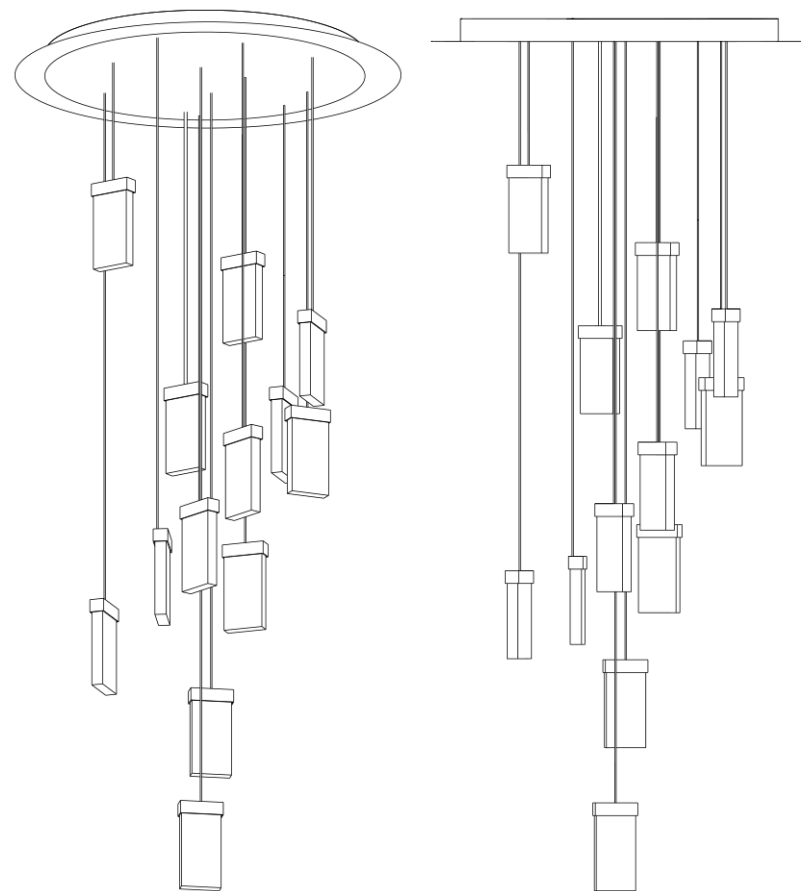

Technical specifications

Voltage	24 V DC (CV)
Power	approx. 90 Watts
Luminous flux / efficiency	4,300 lm / 50 lm/W

Colour temperature	2,000–2,700 K
Weight	approx. 40 kg
Dimensions e.g.	Canopy Ø 800 mm

LED modules with various colour temperatures:

“Warm white LED”: 2,700 K, > 90 Ra; “Amber LED”: 2,400 K, > 80 Ra; “Tuneable white LED”: 2,000–2,700 K (adjustable colour temperature), > 80–>90 Ra. Can be combined with glass colours: Amethyst, Mandarin Garnet, Peridot, Sapphire, Tourmalin, Turquoise, Citrin, Smoky Quartz, Amber und Rose Quartz.

Lifespan of the LED module: approx. 40,000 hours; can be replaced by electrician.

Control technology

The light fixture is dimmable with interface for phase cut (trailing edge) dimming, 1–10 V, pushdim, remote control, DALI, or CASAMBI. Dimmer / power supplies can be installed internally or externally; switches / controllers to be provided by the customer.

Ceiling bracket / cable

The ceiling bracket shown is merely an example. Please talk to us about a customised version. Ceiling brackets are available in different diameters. Usually wire-insulated, tin-plated tensile cable with diameter 4.0 mm, standard cable length 2 m, individual cable length up to 20 m.

Material

Please select your preferred surface finish for the socket and ceiling bracket in the “Material” section of our website.

MASSIFCENTRAL

Massifcentral Manufactur GmbH, Eiswerderstr. 16, D-13585 Berlin

Phone +49 (0)30 33 30 80 30 00, info@massifcentral.de, www.massifcentral.de