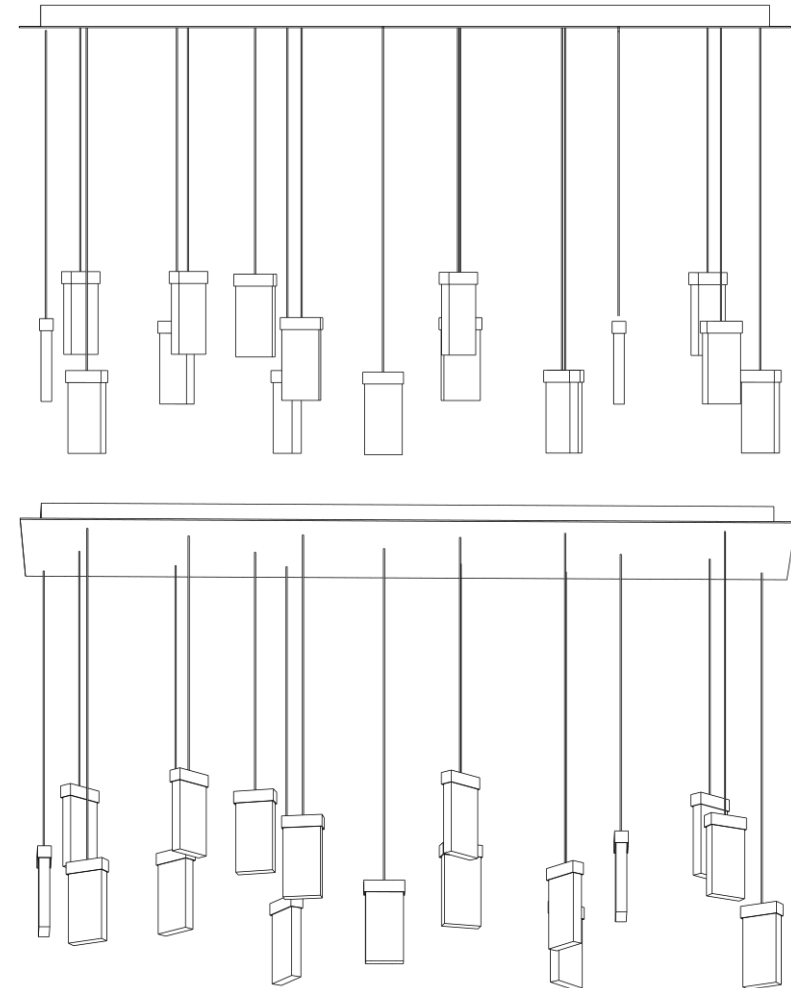

Technical specifications

Voltage	24 V DC (CV)	Colour temperature	2,000–2,700 K
Power	approx. 120 Watts	Weight	approx. 50 kg
Luminous flux / efficiency	5,600 lm / 50 lm/W	Dimensions e.g.	Canopy 1,800 x 400 mm

LED modules with various colour temperatures:

“Warm white LED”: 2,700 K, > 90 Ra; “Amber LED”: 2,400 K, > 80 Ra; “Tuneable white LED”: 2,000–2,700 K (adjustable colour temperature), > 80–>90 Ra. Can be combined with glass colours: Amethyst, Mandarin Garnet, Peridot, Sapphire, Tourmalin, Turquoise, Citrin, Smoky Quartz, Amber und Rose Quartz. Lifespan of the LED module: approx. 40,000 hours; can be replaced by electrician.

Control technology

The light fixture is dimmable with interface for phase cut (trailing edge) dimming, 1–10 V, pushdim, remote control, DALI, or CASAMBI. Dimmer / power supplies can be installed internally or externally; switches / controllers to be provided by the customer.

Ceiling bracket / cable

The ceiling bracket shown is merely an example. Please talk to us about a customised version. Ceiling brackets are available in different diameters. Usually wire-insulated, tin-plated tensile cable with diameter 4.0 mm, standard cable length 2 m, individual cable length up to 20 m.

Material

Please select your preferred surface finish for the socket and ceiling bracket in the “Material” section of our website.

MASSIFCENTRAL

Massifcentral Manufactur GmbH, Eiswerderstr. 16, D-13585 Berlin

Phone +49 (0)30 33 30 80 30 00, info@massifcentral.de, www.massifcentral.de