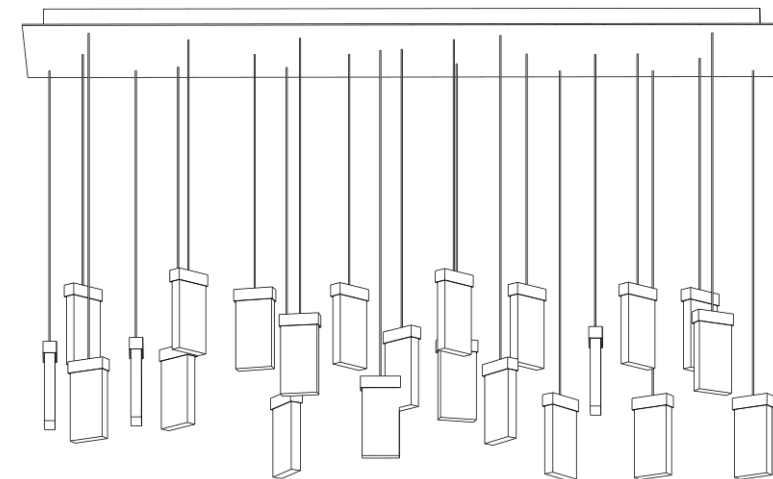

Technical specifications

Voltage	24 V DC (CV)	Colour temperature	2,000–2,700 K
Power	approx. 160 Watts	Weight	approx. 60 kg
Luminous flux / efficiency	7,600 lm / 50 lm/W	Dimensions e.g.	Canopy 2,100 x 500 mm

LED modules with various colour temperatures:

“Warm white LED”: 2,700 K, > 90 Ra; “Amber LED”: 2,400 K, > 80 Ra; “Tuneable white LED”: 2,000–2,700 K (adjustable colour temperature), > 80–>90 Ra. Can be combined with glass colours: Amethyst, Mandarin Garnet, Peridot, Sapphire, Tourmalin, Turquoise, Citrin, Smoky Quartz, Amber und Rose Quartz. Lifespan of the LED module: approx. 40,000 hours; can be replaced by electrician.

Control technology

The light fixture is dimmable with interface for phase cut (trailing edge) dimming, 1–10 V, pushdim, remote control, DALI, or CASAMBI. Dimmer / power supplies can be installed internally or externally; switches / controllers to be provided by the customer.

Ceiling bracket / cable

The ceiling bracket shown is merely an example. Please talk to us about a customised version. Ceiling brackets are available in different diameters. Usually wire-insulated, tin-plated tensile cable with diameter 4.0 mm, standard cable length 2 m, individual cable length up to 20 m.

Material

Please select your preferred surface finish for the socket and ceiling bracket in the “Material” section of our website.

MASSIFCENTRAL

Massifcentral Manufactor GmbH, Eiswerderstr. 16, D-13585 Berlin

Phone +49 (0)30 33 30 80 30 00, info@massifcentral.de, www.massifcentral.de