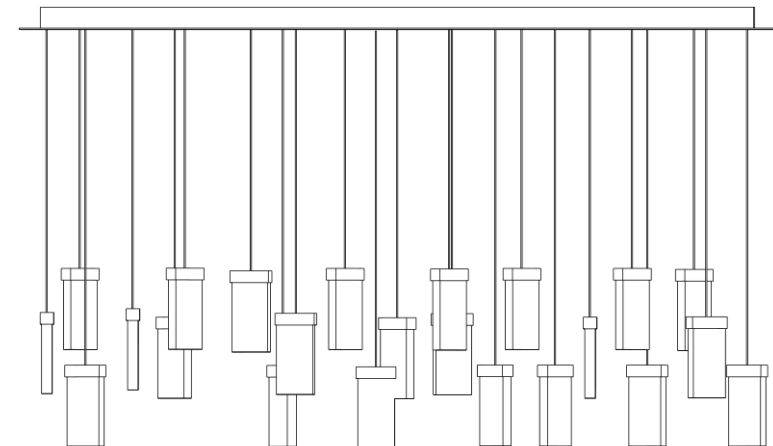

Technical specifications

Voltage	24 V DC (CV)	Colour temperature	2,000–2,700 K
Power	approx. 160 Watts	Weight	approx. 60 kg
Luminous flux / efficiency	7,600 lm / 50 lm/W	Dimensions e.g.	Canopy 2,100 x 500 mm

LED modules with various colour temperatures:

“Warm white LED”: 2,700 K, > 90 Ra; “Amber LED”: 2,400 K, > 80 Ra; “Tuneable white LED”: 2,000–2,700 K (adjustable colour temperature), > 80–>90 Ra. Can be combined with glass colours: Amethyst, Mandarin Garnet, Peridot, Sapphire, Tourmalin, Turquoise, Citrin, Smoky Quartz, Amber und Rose Quartz. Lifespan of the LED module: approx. 40,000 hours; can be replaced by electrician.

Control technology

The light fixture is dimmable with interface for phase cut (trailing edge) dimming, 1–10 V, pushdim, remote control, DALI, or CASAMBI. Dimmer / power supplies can be installed internally or externally; switches / controllers to be provided by the customer.

Ceiling bracket / cable

The ceiling bracket shown is merely an example. Please talk to us about a customised version. Ceiling brackets are available in different diameters. Usually wire-insulated, tin-plated tensile cable with diameter 4.0 mm, standard cable length 2 m, individual cable length up to 20 m.

Material

Please select your preferred surface finish for the socket and ceiling bracket in the “Material” section of our website.

MASSIFCENTRAL

Massifcentral Manufactor GmbH, Eiswerderstr. 16, D-13585 Berlin

Phone +49 (0)30 33 30 80 30 00, info@massifcentral.de, www.massifcentral.de