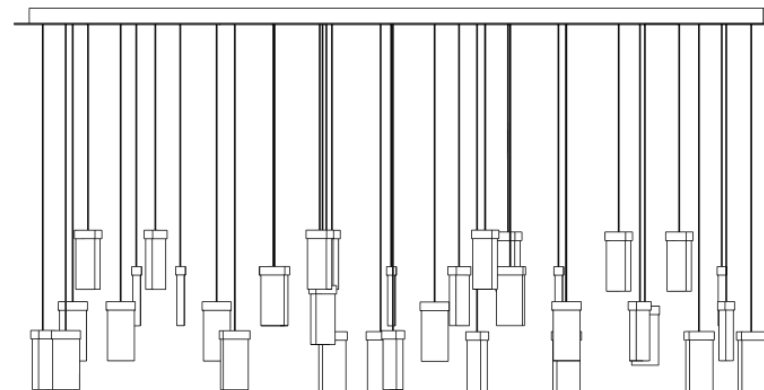

Technical specifications

Voltage	24 V DC (CV)	Colour temperature	2,000–2,700 K
Power	approx. 250 Watts	Weight	approx. 80 kg
Luminous flux / efficiency	11,800 lm / 50 lm/W	Dimensions e.g.	Canopy 2,600 x 600 mm

LED modules with various colour temperatures:

“Warm white LED”: 2,700 K, > 90 Ra; “Amber LED”: 2,400 K, > 80 Ra; “Tuneable white LED”: 2,000–2,700 K (adjustable colour temperature), > 80–>90 Ra. Can be combined with glass colours: Amethyst, Mandarin Garnet, Peridot, Sapphire, Tourmalin, Turquoise, Citrin, Smoky Quartz, Amber und Rose Quartz. Lifespan of the LED module: approx. 40,000 hours; can be replaced by electrician.

Control technology

The light fixture is dimmable with interface for phase cut (trailing edge) dimming, 1–10 V, pushdim, remote control, DALI, or CASAMBI. Dimmer / power supplies can be installed internally or externally; switches / controllers to be provided by the customer.

Ceiling bracket / cable

The ceiling bracket shown is merely an example. Please talk to us about a customised version. Ceiling brackets are available in different diameters. Usually wire-insulated, tin-plated tensile cable with diameter 4.0 mm, standard cable length 2 m, individual cable length up to 20 m.

Material

Please select your preferred surface finish for the socket and ceiling bracket in the “Material” section of our website.

MASSIFCENTRAL

Massifcentral Manufactur GmbH, Eiswerderstr. 16, D-13585 Berlin

Phone +49 (0)30 33 30 80 30 00, info@massifcentral.de, www.massifcentral.de