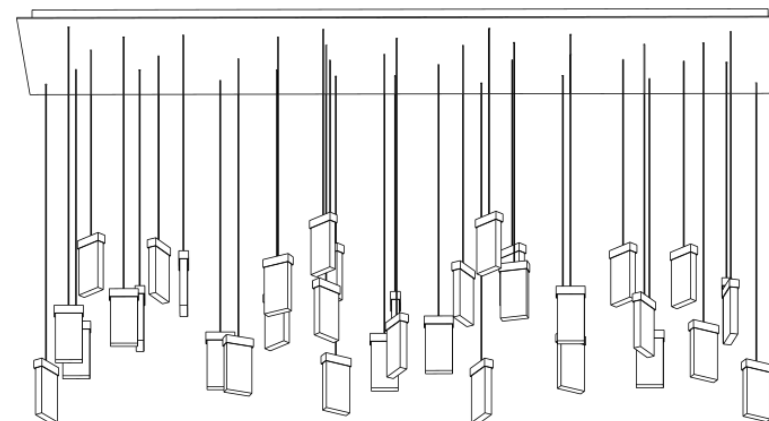

Technical specifications

Voltage	24 V DC (CV)	Colour temperature	2,000–2,700 K
Power	approx. 250 Watts	Weight	approx. 80 kg
Luminous flux / efficiency	11,800 lm / 50 lm/W	Dimensions e.g.	Canopy 2,600 x 600 mm

LED modules with various colour temperatures:

“Warm white LED”: 2,700 K, > 90 Ra; “Amber LED”: 2,400 K, > 80 Ra; “Tuneable white LED”: 2,000–2,700 K (adjustable colour temperature), > 80–>90 Ra. Can be combined with glass colours: Amethyst, Mandarin Garnet, Peridot, Sapphire, Tourmalin, Turquoise, Citrin, Smoky Quartz, Amber und Rose Quartz. Lifespan of the LED module: approx. 40,000 hours; can be replaced by electrician.

Control technology

The light fixture is dimmable with interface for phase cut (trailing edge) dimming, 1–10 V, pushdim, remote control, DALI, or CASAMBI. Dimmer / power supplies can be installed internally or externally; switches / controllers to be provided by the customer.

Ceiling bracket / cable

The ceiling bracket shown is merely an example. Please talk to us about a customised version. Ceiling brackets are available in different diameters. Usually wire-insulated, tin-plated tensile cable with diameter 4.0 mm, standard cable length 2 m, individual cable length up to 20 m.

Material

Please select your preferred surface finish for the socket and ceiling bracket in the “Material” section of our website.

MASSIFCENTRAL

Massifcentral Manufactur GmbH, Eiswerderstr. 16, D-13585 Berlin

Phone +49 (0)30 33 30 80 30 00, info@massifcentral.de, www.massifcentral.de