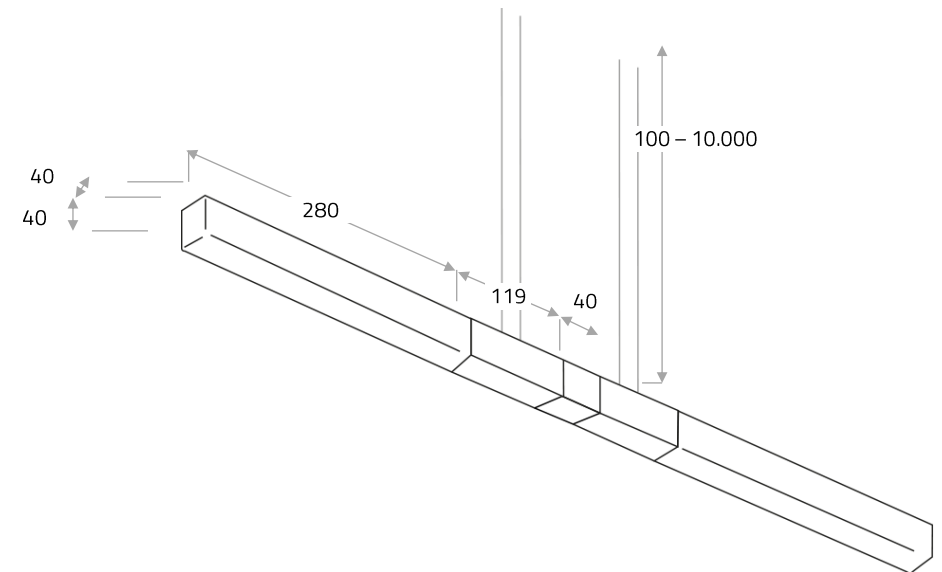

I-PENDANT LIGHT

PENDANT LIGHT FROM THE IXY SERIES WITH SOLID MINERAL GLASS DIFFUSER

The I-pendant light is a luminaire from the IXY-series that can be installed in a variety of ways. The luminaire can be installed as a single luminaire or in a group on a standard or a custom-made ceiling mount.

Technical specifications

Voltage	24 V DC	Colour temperature	2,000–2,700 K
Power	approx. 14 Watts	Weight	approx. 10 kg
Luminous flux / efficiency	600 lm / 42 lm/W	Dimensions (L x W x H)	approx. 840 x 40 x 40 mm

LED modules with various colour temperatures:

“Tuneable white LED”: 2,000–2,700 K (adjustable colour temperature), > 80–>90 Ra.

Lifespan of the LED module: approx. 40,000 hours; can be replaced by electrician.

Control technology

The light fixture is dimmable with interface for remote control or DALI. Dimmer / power supply units have to be installed externally; switches / controllers to be provided by the customer.

Ceiling bracket

Standard ceiling bracket approx. $\varnothing$ 350 mm to accommodate the power pack.

4 cables each approx. $\varnothing$ 1.4 mm, standard cable length 3 m.

Material

There is a reflector surface on the upper side of the glass.

Please select your preferred surface finish for the socket and ceiling bracket in the “Material” section of our website.

All dimensions in mm

MASSIFCENTRAL

Massifcentral Manufactur GmbH, Eiswerderstr. 16, D-13585 Berlin

Phone +49 (0)30 33 30 80 30 00, info@massifcentral.de, www.massifcentral.de