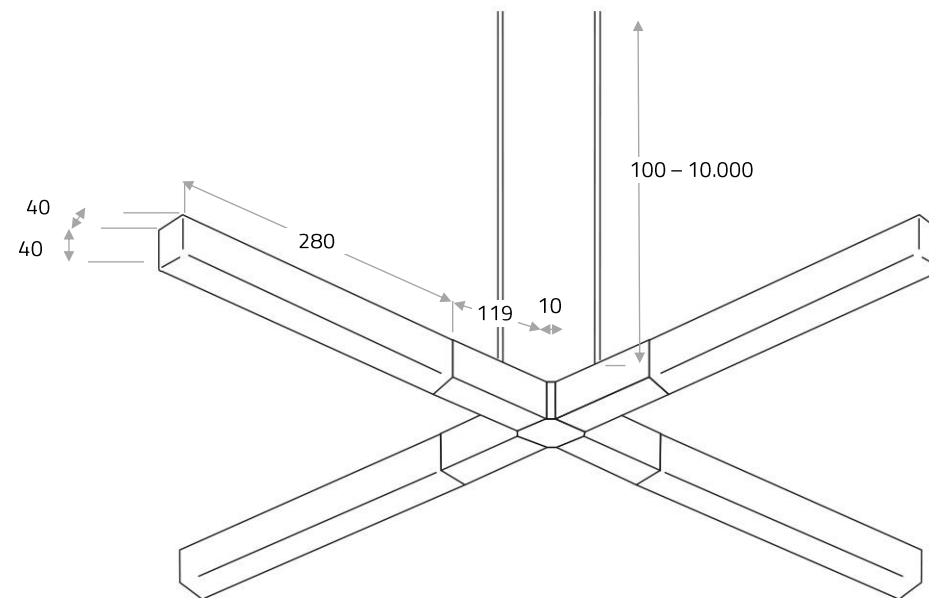

X-PENDANT LIGHT

PENDANT LIGHT FROM THE IXY SERIES WITH SOLID MINERAL GLASS DIFFUSER

The X-pendant light is a luminaire from the IXY-series that can be installed in a variety of ways. The luminaire can be installed as a single luminaire or in a group on a standard or a custom-made ceiling mount.

Technical specifications

Voltage	24 V DC	Colour temperature	2,000–2,700 K
Power	approx. 28 Watts	Weight	approx. 10 kg
Luminous flux / efficiency	1,200 lm / 42 lm/W	Dimensions (L x W x H)	approx. 650 x 650 x 40 mm

LED modules with various colour temperatures:

“Tuneable white LED”: 2,000–2,700 K (adjustable colour temperature), > 80–>90 Ra.

Lifespan of the LED module: approx. 40,000 hours; can be replaced by electrician.

Control technology

The light fixture is dimmable with interface for remote control or DALI. Dimmer / power supply units have to be installed externally; switches / controllers to be provided by the customer.

Ceiling bracket

Standard ceiling bracket approx. $\varnothing$ 350 mm to accommodate the power pack.

4 cables each approx. $\varnothing$ 1.4 mm, standard cable length 3 m.

Material

There is a reflector surface on the upper side of the glass.

Please select your preferred surface finish for the socket and ceiling bracket in the “Material” section of our website.

All dimensions in mm

MASSIFCENTRAL

Massifcentral Manufactur GmbH, Eiswerderstr. 16, D-13585 Berlin

Phone +49 (0)30 33 30 80 30 00, info@massifcentral.de, www.massifcentral.de