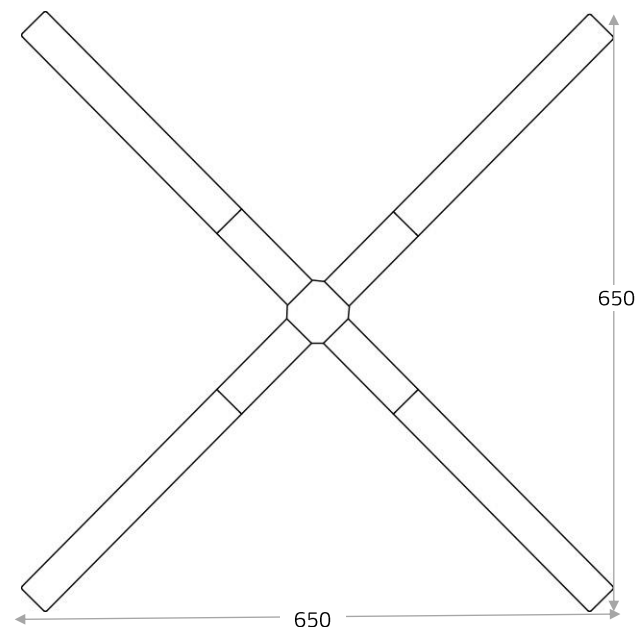

X-PENDANT LIGHT

PENDANT LIGHT FROM THE IXY SERIES WITH SOLID MINERAL GLASS DIFFUSER

The X-pendant light is a luminaire from the IXY-series that can be installed in a variety of ways. The luminaire can be installed as a single luminaire or in a group on a standard or a custom-made ceiling mount.

Technical specifications

Voltage	24 V DC	Colour temperature	2,000–2,700 K
Power	approx. 28 Watts	Weight	approx. 10 kg
Luminous flux / efficiency	1,200 lm / 42 lm/W	Dimensions (L x W x H)	approx. 650 x 650 x 40 mm

LED modules with various colour temperatures:

“Tuneable white LED”: 2,000–2,700 K (adjustable colour temperature), > 80–>90 Ra.

Lifespan of the LED module: approx. 40,000 hours; can be replaced by electrician.

Control technology

The light fixture is dimmable with interface for remote control or DALI. Dimmer / power supply units have to be installed externally; switches / controllers to be provided by the customer.

Ceiling bracket

Standard ceiling bracket approx. $\varnothing$ 350 mm to accommodate the power pack.

4 cables each approx. $\varnothing$ 1.4 mm, standard cable length 3 m.

Material

There is a reflector surface on the upper side of the glass.

Please select your preferred surface finish for the socket and ceiling bracket in the “Material” section of our website.

All dimensions in mm

MASSIFCENTRAL

Massifcentral Manufactur GmbH, Eiswerderstr. 16, D-13585 Berlin

Phone +49 (0)30 33 30 80 30 00, info@massifcentral.de, www.massifcentral.de