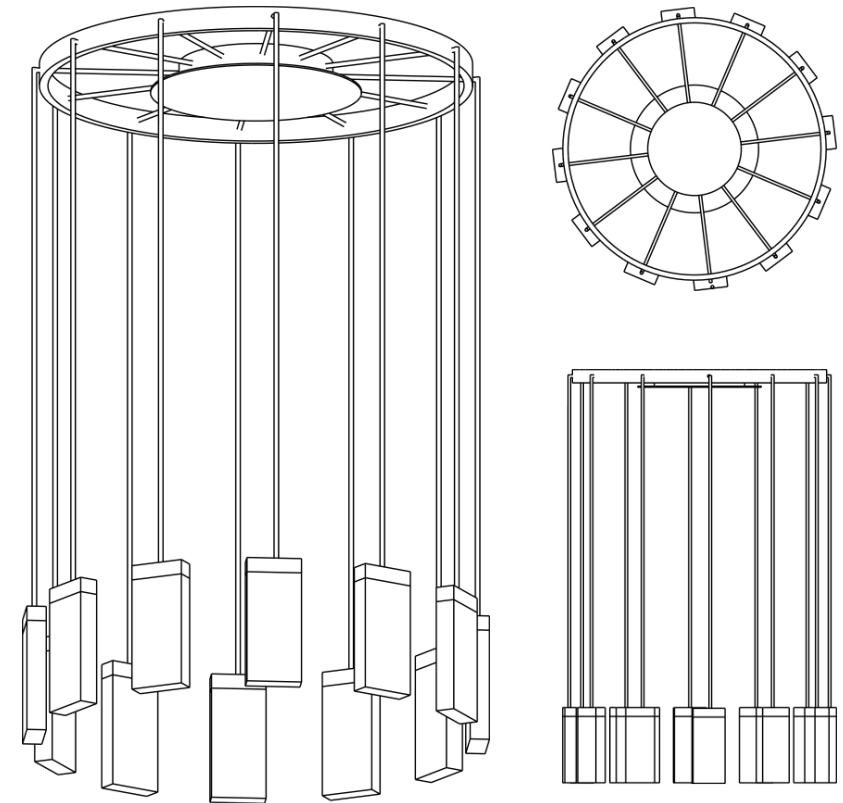

Technical specifications

Voltage	24 V DC (CV)	Colour temperature	2,000–2,700 K
Power	approx. 84 Watts	Weight	approx. 20 kg
Luminous flux / efficiency	4,000 lm / 50 lm/W	Dimensions e.g.	Outer ring Ø 800 mm, length of pendants approx 1,500 mm

LED modules with various colour temperatures:

“Warm white LED”: 2,700 K, > 90 Ra; “Amber LED”: 2,400 K, > 80 Ra; “Tuneable white LED”: 2,000–2,700 K (adjustable colour temperature), > 80–>90 Ra. Can be combined with glass colours: Amethyst, Mandarin Garnet, Peridot, Saphire, Tourmalin, Turquoise, Citrin, Smoky Quartz, Amber und Rose Quartz. Lifespan of the LED module: approx. 40,000 hours; can be replaced by electrician.

Control technology

The light fixture is dimmable with interface for phase cut (trailing edge) dimming, 1–10 V, pushdim, remote control, DALI, or CASAMBI. Dimmer / power supplies can be installed internally or externally; switches / controllers to be provided by the customer.

Ceiling bracket

The ceiling bracket shown is merely an example. Please talk to us about a customised version. Ceiling brackets are available in different diameters. Usually wire-insulated, tin-plated tensile cable with diameter 6.3 mm, standard cable length 2 m, individual cable length up to 20 m.

Material

Please select your preferred surface finish for the socket and ceiling bracket in the “Material” section of our website.

MASSIFCENTRAL

Massifcentral Manufactor GmbH, Eiswerderstr. 16, D-13585 Berlin

Phone +49 (0)30 33 30 80 30 00, info@massifcentral.de, www.massifcentral.de