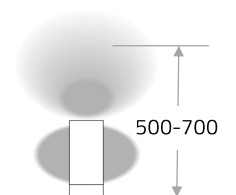

All dimensions in mm

Glow of light on the wall