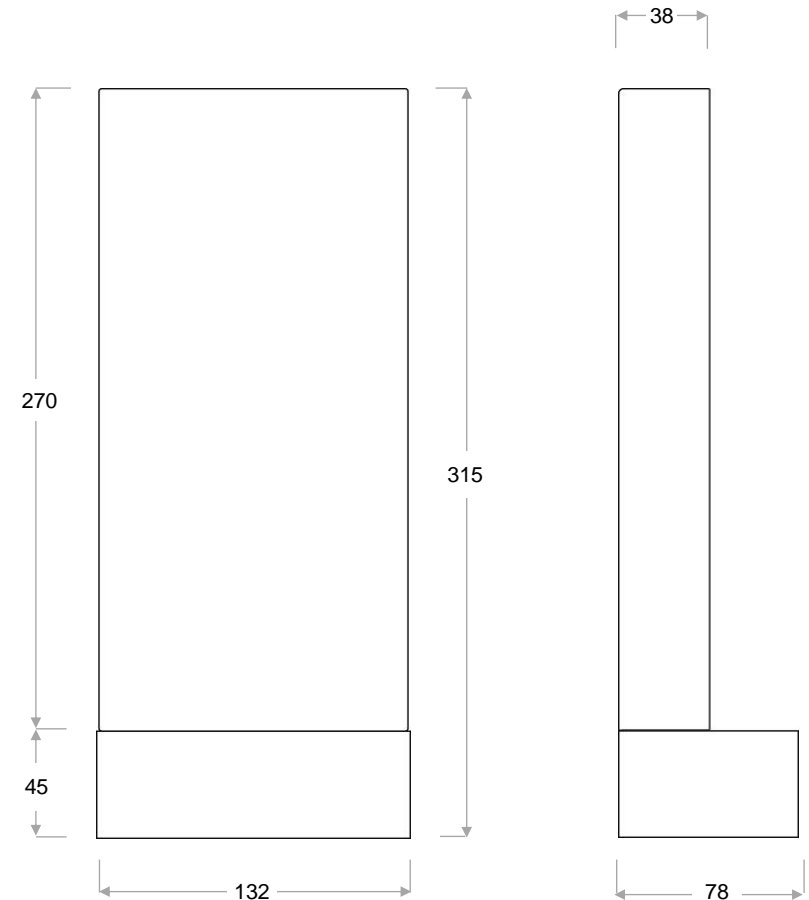

XL WALL SCONCE WITH A SOLID GLASS BODY AND BACKPLATE

The larger sister of GRAND PAPILLON wall sconce. These functional wall fixtures are ideal for bigger bathrooms, corridors, mirror lighting and everywhere else where functional decorative lighting is required. The edge of the glass is satinated to create a homogeneous light surface that beams onto the wall.

Technical specifications

Voltage	24 V DC (CV)	Colour temperature	2,000–2,700 K
Power	approx. 7 Watts	Weight	approx. 6 kg
Luminous flux / efficiency	350 lm / 50 lm/W	Dimensions (L x W x H)	approx. 315 x 132 x 78 mm

LED modules with various colour temperatures:

“Warm white LED”: 2,700 K, > 90 Ra; “Amber LED”: 2,400 K, > 80 Ra;

“Tuneable white LED”: 2,000–2,700 K (adjustable colour temperature), > 80–>90 Ra.

Lifespan of the LED module: approx. 40,000 hours; can be replaced by electrician.

Control technology

The light fixture is dimmable with interface for phase cut (trailing edge) dimming, 1–10 V, pushdim, or DALI. Trailing edge can be installed integrated. All other power supplies must be fitted remote / externally. No integrated power supply if tuneable white. Switches / controllers to be provided by the customer.

With integrated power supply protection class IP20, with external power supply protection class is IP44.

Material

Please select your preferred surface finish for the socket in the “Material” section of our website.

All dimensions in mm

Glow of light on the wall

MASSIFCENTRAL

Massifcentral Manufactur GmbH, Eiswerderstr. 16, D-13585 Berlin

Phone +49 30 33 30 80 30 00, info@massifcentral.de, www.massifcentral.de

RoHS

Made in Germany

IP20 / IP44