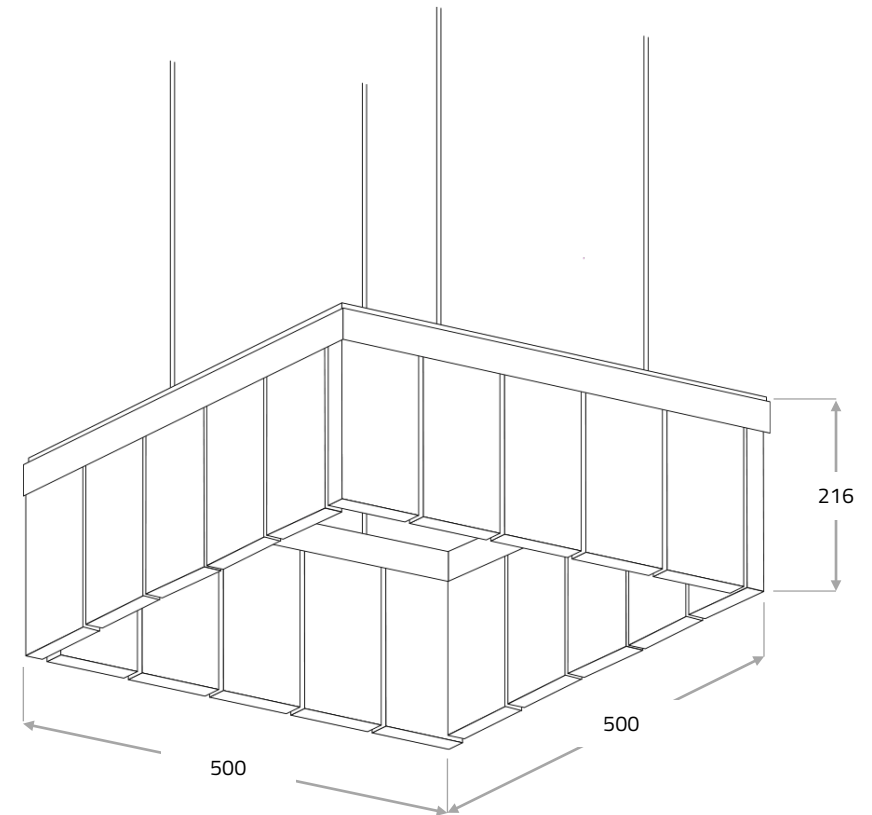

CASINO CHANDELIER – 20 GLASSES – PENDANT LIGHT

CASINO CHANDELIER WITH 20 GLASSES (EXAMPLE IN SQUARE SHAPE)

CASINO profile with 20 glasses (e.g. 5 glasses each side) and 4 suspensions. Particularly well suited for bars, reception areas, kitchen islands, dining tables, mirrors in bathrooms or conference environments.

Technical specifications

Voltage	24 V DC (CV)	Colour temperature	2,000–2,700 K
Power	approx. 72 Watts	Weight	approx. 50 kg
Luminous flux / efficiency	4,000 lm / 50 lm/W	Dimensions (LxWxH)	approx. 500 x 500 x 216

Ceiling bracket / cable

Suspension usually with wire-insulated, tin-plated tensile cable (diameter: 4.0 or 6.3 mm), depending on size a solution with pipes may be recommendable; maximum distance between two ceiling brackets 2 m. Standard cable length of wire up 2 m, individual cable length up to 20 m. Custom ceiling bracket to be specified.

Material

Please select your preferred surface finish for the socket and ceiling bracket in the “Material” section of our website.

Example of a combination of several casino elements
The CASINO can be manufactured in different shapes., basic segment width 93 mm.