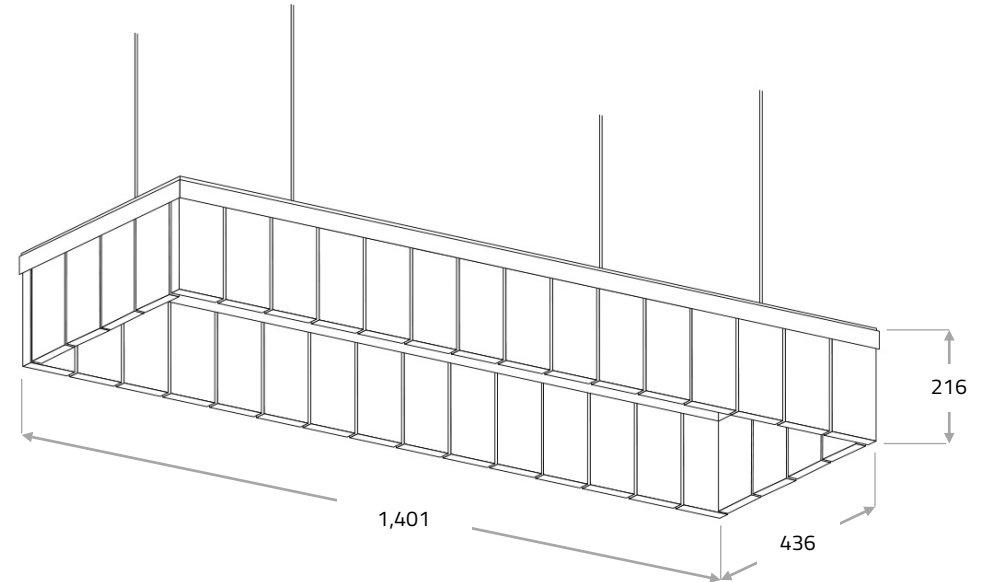

Technical specifications

Voltage	24 V DC (CV)	Colour temperature	2,000–2,700 K
Power	approx. 150 Watts	Weight	approx. 80 kg
Luminous flux / efficiency	7,500 lm / 50 lm/W	Dimensions (LxWxH)	approx. 1,401 x 436 x 216

Ceiling bracket / cable

Suspension usually with wire-insulated, tin-plated tensile cable (diameter: 4.0 or 6.3 mm), depending on size a solution with pipes may be recommendable; maximum distance between two ceiling brackets 2 m. Standard cable length of wire up 2 m, individual cable length up to 20 m. Custom ceiling bracket to be specified.

Material

Please select your preferred surface finish for the socket and ceiling bracket in the “Material” section of our website.

Example of a combination of several casino elements
The CASINO can be manufactured in different shapes., basic segment width 93 mm.