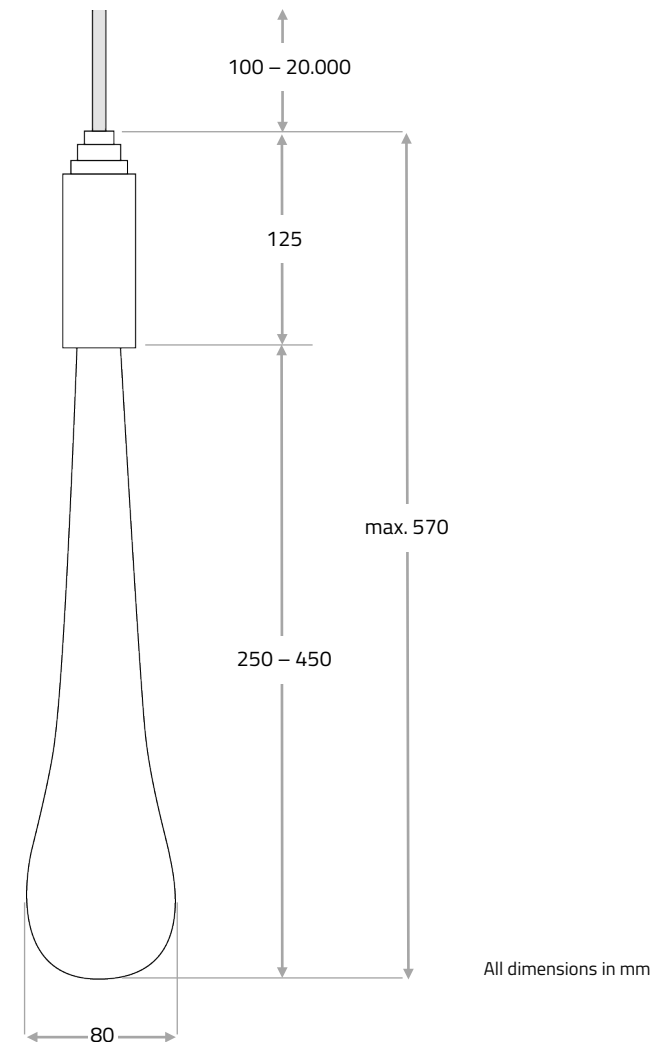

Technical specifications

| | | | |
|----------------------------|------------------|------------------------|--------------------------|
| Voltage | 24 V DC | Colour temperature | 2,000–2,700 K |
| Power | approx. 7 Watts | Weight | approx. 5–6 kg |
| Luminous flux / efficiency | 100 lm / 14 lm/W | Dimensions (L x W x H) | approx. 80 x 80 x 500 mm |

DB 032 and DB 075 flush-mounted. The cable consists of wire-coated, tin-plated steel mesh (outer diameter: 6.3 mm). Standard cable length 2 m, individual cable length up to 20 m.

Material

Please select your preferred surface finish for the socket and ceiling bracket in the "Material" section of our website.