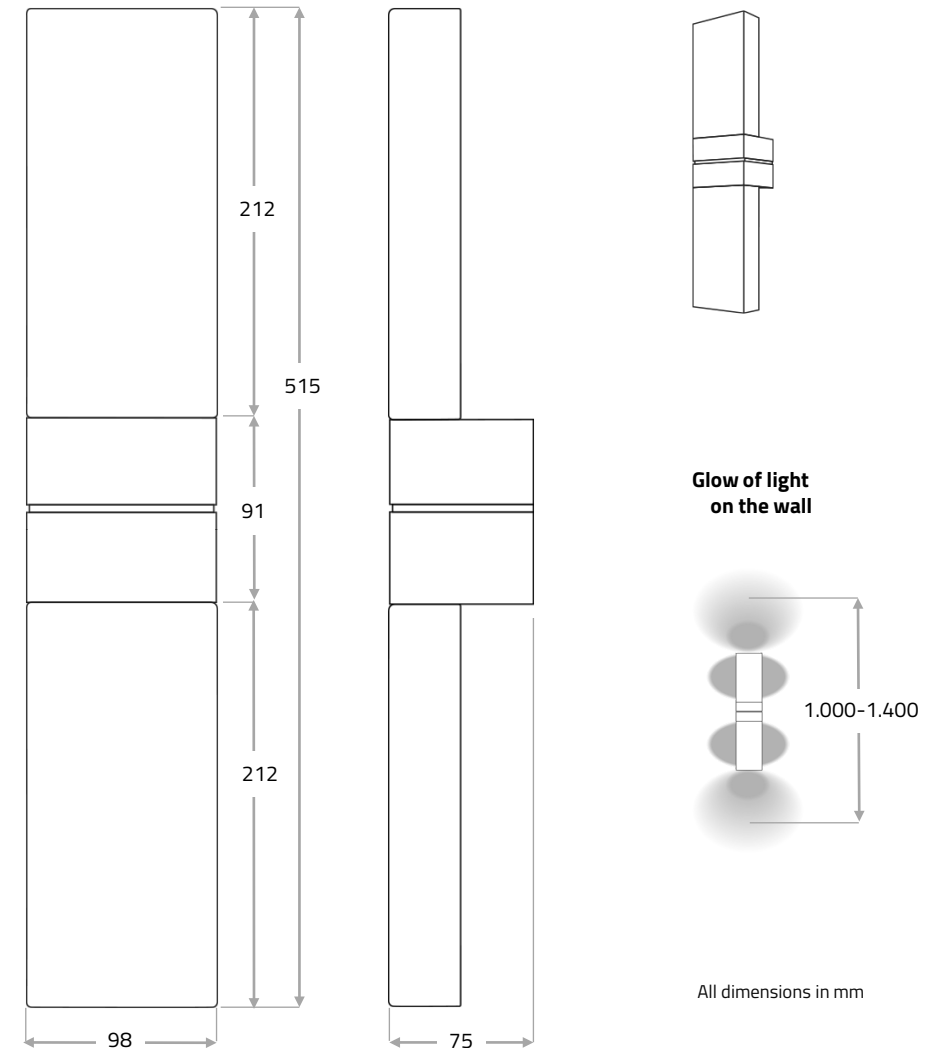

GRAND PAPILLON DUO – WALL SCONCE

WALL SCONCE WITH TWO SOLID GLASS BODIES

This elegant and bright wall fixture is ideal for larger staircases or entrance areas, hotel lobbies, home theatres, spas and pool areas.

With its upward and downward facing glasses this sconce provides truly lavish light for large rooms or staircases. The edge of the glass is satinated to create a homogeneous light surface.

Technical specifications

Voltage	24 V DC (CV)	Colour temperature	2,000–2,700 K
Power	approx. 14 Watts	Weight	approx. 5 kg
Luminous flux / efficiency	700 lm / 50 lm/W	Dimensions (L x W x H)	approx. 515 x 98 x 75 mm

LED modules with various colour temperatures:

“Warm white LED”: 2,700 K > 90 Ra; “Amber LED”: 2,400 K > 80 Ra.

“Tuneable white LED” 2,000–2,700 K (adjustable colour temperature), > 80–> 90 Ra.

Lifespan of the LED module: approx. 40,000 hours; can be replaced by electrician.

Control technology

The light fixture is dimmable with interface for phase cut (trailing edge) dimming, 1–10 V, pushdim, or DALI. All can be installed either integrated or externally; No integrated power supply if tuneable white. Switches / controllers have to be provided by the customer.

With integrated power supply protection class IP20, with external installed power supply protection class is IP44.

Material

Please select your preferred surface finish for the socket in the “Material” section of our website.

MASSIFCENTRAL

Massifcentral Manufactur GmbH, Eiswerderstr. 16, D-13585 Berlin

Phone +49 30 33 30 80 30 00, info@massifcentral.de, www.massifcentral.de

RoHS

Made in Germany

IP20 / IP44