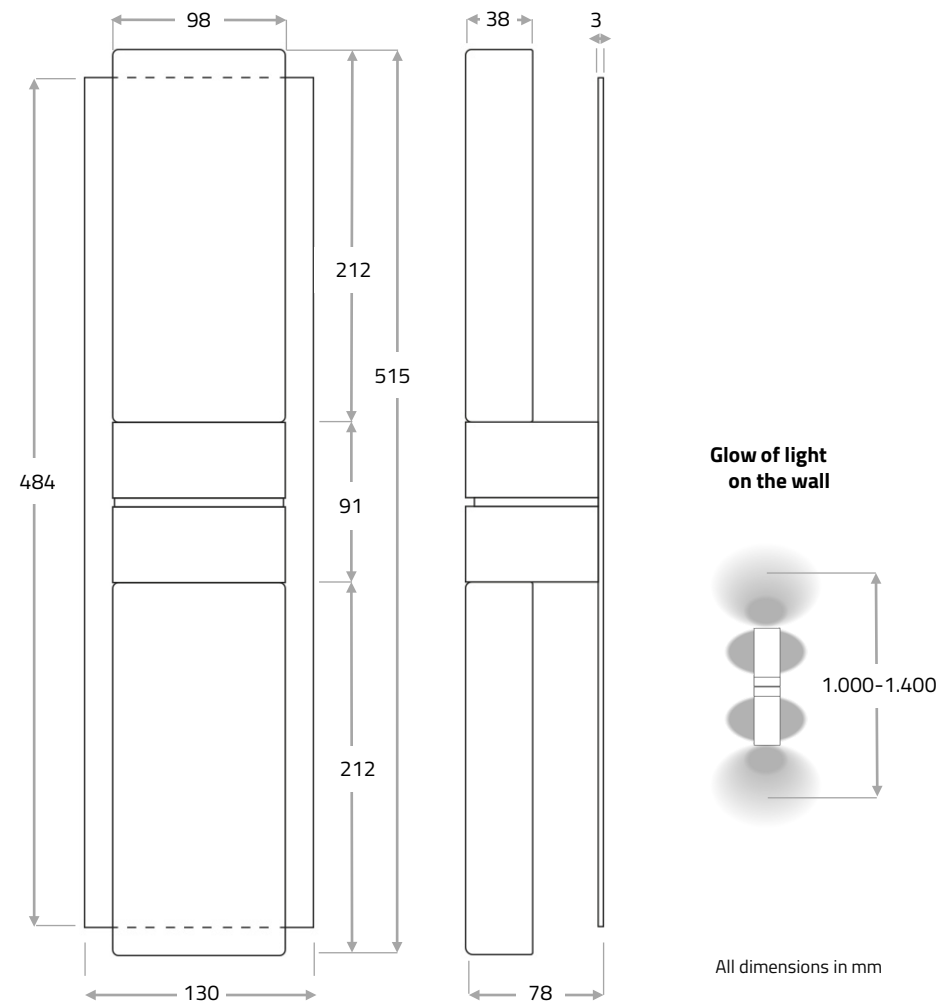

GRAND PAPILLON DUO ÉCRAN- WALL SCONCE WITH BACKPLATE

WALL SCONCE WITH TWO SOLID GLASS BODIES AND BACKPLATE

This elegant and bright wall fixture is ideal for larger staircases or entrance areas, hotel lobbies, home theatres, spas and pool areas.

With its upward and downward facing glasses this sconce provides truly lavish light for large rooms or staircases. The edge of the glass is satinated to create a homogeneous light surface.

Technical specifications

Voltage	24 V DC (CV)	Colour temperature	2,000–2,700 K
Power	approx. 14 Watts	Weight	approx. 5,5 kg
Luminous flux / efficiency	700 lm / 50 lm/W	Dimensions (L x W x H)	approx. 515 x 130 x 78 mm

LED modules with various colour temperatures:

“Warm white LED”: 2,700 K > 90 Ra; “Amber LED”: 2,400 K > 80 Ra.

“Tuneable white LED” 2,000–2,700 K (adjustable colour temperature), > 80–> 90 Ra.

Lifespan of the LED module: approx. 40,000 hours; can be replaced by electrician.

Control technology

The light fixture is dimmable with interface for phase cut (trailing edge) dimming, 1–10 V, pushdim, or DALI. All can be installed either integrated or externally; No integrated power supply if tuneable white. Switches / controllers have to be provided by the customer.

Protection class IP44.

Material

Please select your preferred surface finish for the socket and backplate in the “Material” section of our website.

MASSIFCENTRAL

Massifcentral Manufactur GmbH, Eiswerderstr. 16, D-13585 Berlin

Phone +49 (0)30 33 30 80 30 00, info@massifcentral.de, www.massifcentral.de