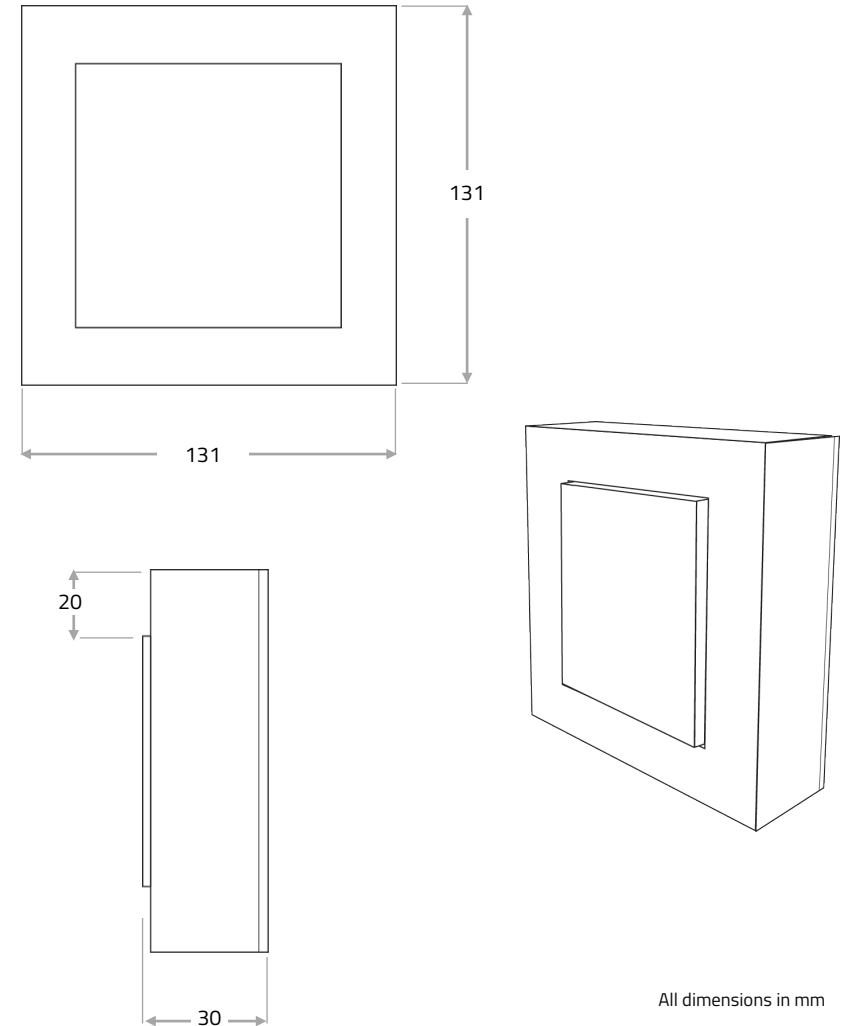

Technical specifications

Voltage	24 V DC (CV)	Colour temperature	2,700 K
Power	approx. 5 Watts	Weight	approx. 0.8 kg
Luminous flux / efficiency	200 lm / 40 lm/W	Dimensions (L x W x H)	approx. 131 x 131 x 30 mm

LED modules with colour temperature “warm white LED”: 2,700 K, > 90 Ra.

The glasses are available in the following colours: Amethyst, Mandarin Garnet, Peridot, Sapphire, Tourmalin, Turquoise, Citrin, Smoky Quartz, Amber, Rose Quartz and White. Lifespan of the LED module: approx. 40,000 hours; can be replaced by an electrician.

Control technology

The light fixture is dimmable with interface for phase cut (trailing edge) dimming, 1–10 V, pushdim, remote control, or DALI. Dimmer / power supply units have to be installed externally; switches / controllers to be provided by the customer.

Wall bracket

Completely without screws for a minimalist look. Easy to install: The lamp is simply hung onto the wall via an eyelet and a screw. Optional: Theft protection using a screwdriver system. Space is required behind the lamp to install the connection terminal in the wall.

Material

Please select your preferred surface finish for the socket and wall bracket in the “Material” section of our website.

MASSIFCENTRAL

Massifcentral Manufactur GmbH, Eiswerderstr. 16, D-13585 Berlin

Phone +49 (0)30 33 30 80 30 00, info@massifcentral.de, www.massifcentral.de