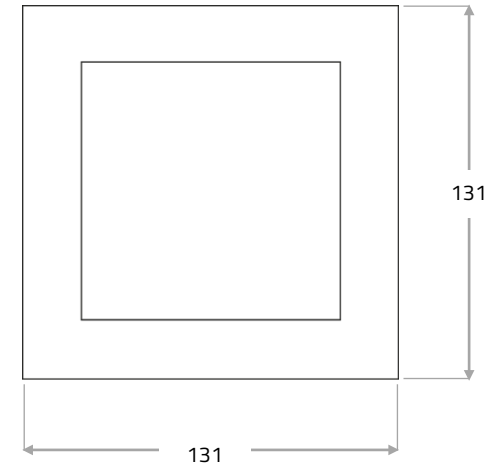

With just 5 Watts of power and a height of 5 mm above plaster, these classic lamps permanently illuminate entire staircases or corridors in a discreet and aesthetically pleasing manner. The visible frame is made of 20 mm wide solid steel (material thickness: 3 mm).

Technical specifications

Voltage	24 V DC (CV)	Colour temperature	2,700 K
Power	approx. 4 Watts	Weight	approx. 1 kg
Luminous flux / efficiency	200lm / 50 lm/W	Dimensions (L x W x H)	approx. 131 x 131 x 53 mm

LED modules with colour temperature “warm white LED”: 2,700 K, > 90 Ra. Lifespan of the LED module: approx. 40,000 hours; can be replaced by an electrician.

Control technology

The light fixture is dimmable with interface for phase cut (trailing edge) dimming, 1–10 V, pushdim, remote control, or DALI. Dimmer / power supply units have to be installed externally; switches / controllers to be provided by the customer.

Wall bracket

The flush-mount box available as an accessory comes with our innovative clip-in system allowing you to insert the lamp yourself in one easy step once the plaster work has been completed – one click and done!

External dimensions of the flush box (structural dimension): 116 x 116 x 50 mm

Material

Please select your preferred surface finish for the socket and wall bracket in the “Material” section on our website.

Flush-mount box Petit Pilote