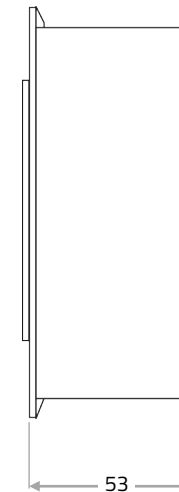

All dimensions in mm

MASSIFCENTRAL

Massifcentral Manufactur GmbH, Eiswerderstr. 16, D-13585 Berlin

Phone +49 (0)30 33 30 80 30 00, info@massifcentral.de, www.massifcentral.de

RoHS

Made in Germany

IP20