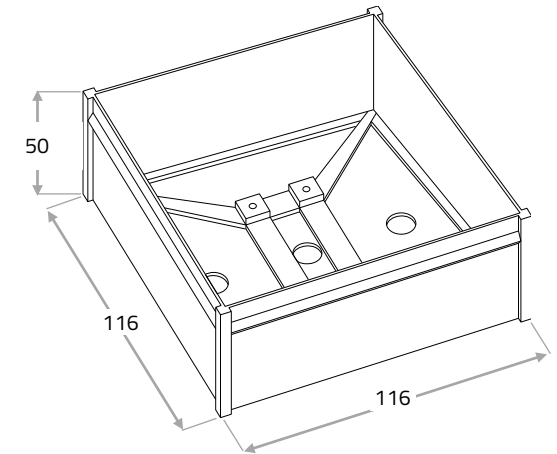

All dimensions in mm

MASSIFCENTRAL

Massifcentral Manufactur GmbH, Eiswerderstr. 16, D-13585 Berlin

Phone +49 (0)30 33 30 80 30 00, info@massifcentral.de, www.massifcentral.de

RoHS

Made in Germany

IP20