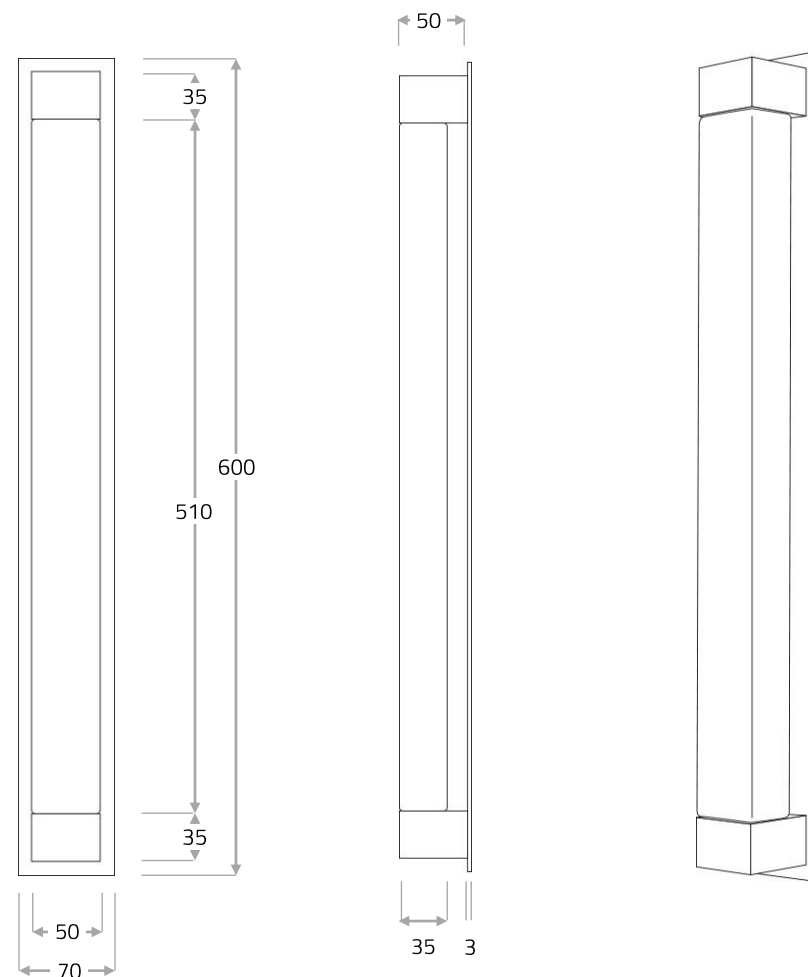

BAINDOUCHE – WALL LIGHT

WALL LAMP WITH SOLID MINERAL GLASS DIFFUSERS

Classicist proportions characterize this rod luminaire. Particularly suitable as a bathroom luminaire, but also for hallways and entrance areas, and in principle as a pair installations.

Technical specifications

Voltage	24 V DC	Colour temperature	2,000–2,700 K
Power	approx. 16 Watts	Weight	approx. 5 kg
Luminous flux / efficiency	600 lm / 37 lm/W	Dimensions (L x W x H)	approx. 600 x 70 x 53 mm

LED modules with various colour temperatures:

“Tuneable white LED”: 2,000–2,700 K (adjustable colour temperature), > 80–>90 Ra.

Lifespan of the LED module: approx. 40,000 hours; can be replaced by electrician.

Control technology

The light fixture is dimmable with interface for remote control or DALI. Dimmer / power supply units have to be installed externally; switches / controllers to be provided by the customer.

Material

Please select your preferred surface finish for the socket and backplate in the “Material” section of our website.

All dimensions in mm

MASSIFCENTRAL

Massifcentral Manufactur GmbH, Eiswerderstr. 16, D-13585 Berlin

Phone +49 (0)30 33 30 80 30 00, info@massifcentral.de, www.massifcentral.de

RoHS

Made in Germany

IP44